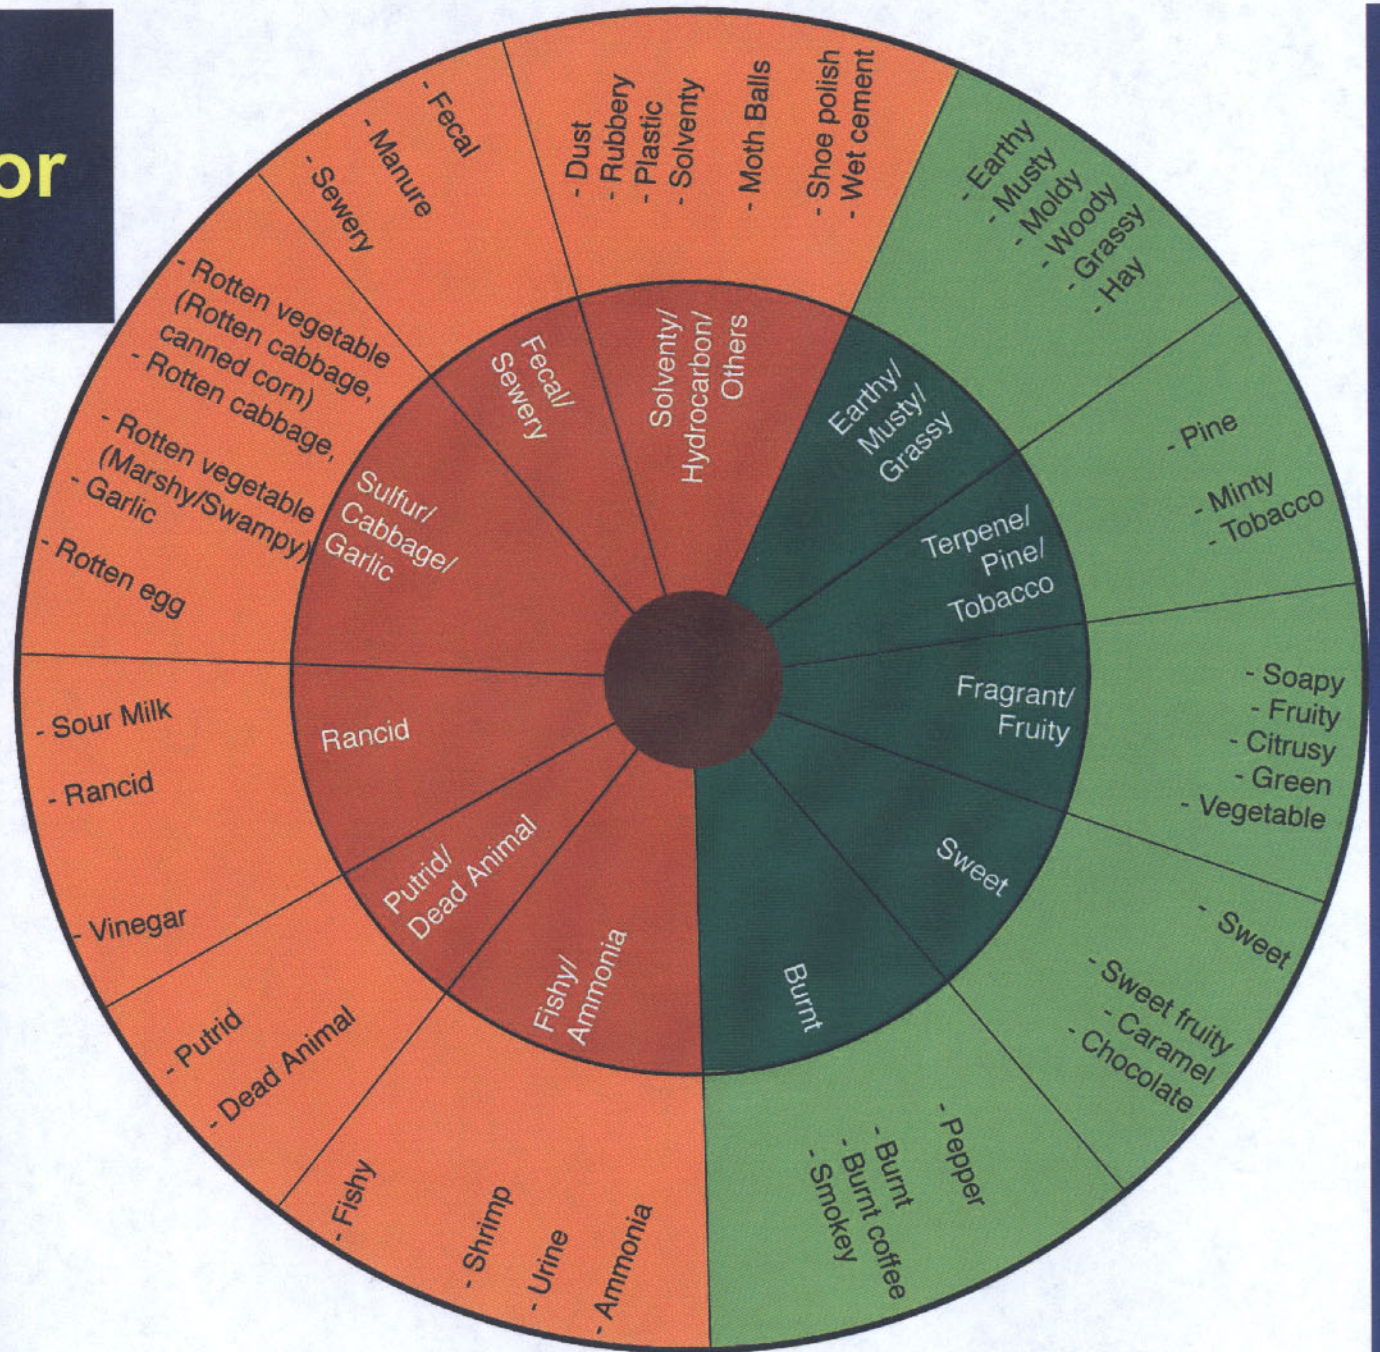

# Sludge Drying Odor Wheel

1. Inside circle are  
"Categories"

2. Outside circle are  
"Sub-categories"

Suffet et al. IWA  
2008 in press